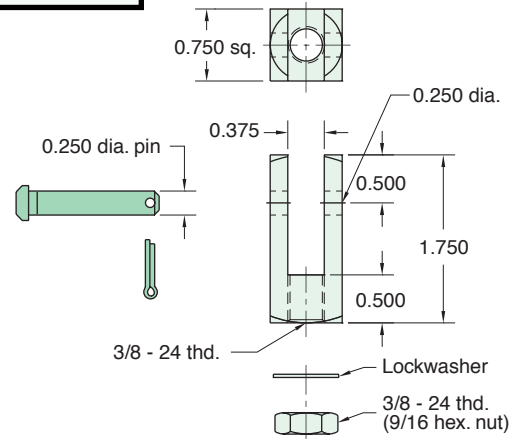

# 1 1/8" BORE MOUNTING BRACKETS

## FB-2891

Foot Mounting Bracket

## 12456

Female Clevis Mounting Bracket