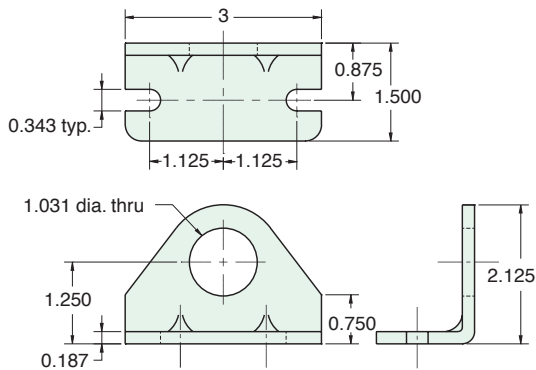

1 1/8" BORE MOUNTING BRACKETS

FB-2891

12346

12456

12458