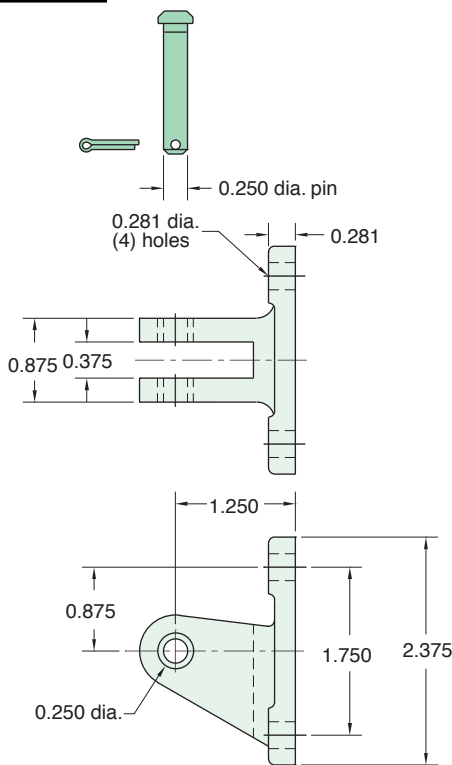

# 1 1/8" BORE MOUNTING BRACKETS

## FB-2891

Foot Mounting Bracket

## 12456

Female Clevis Mounting Bracket

## 12458

Male Clevis Mounting Bracket